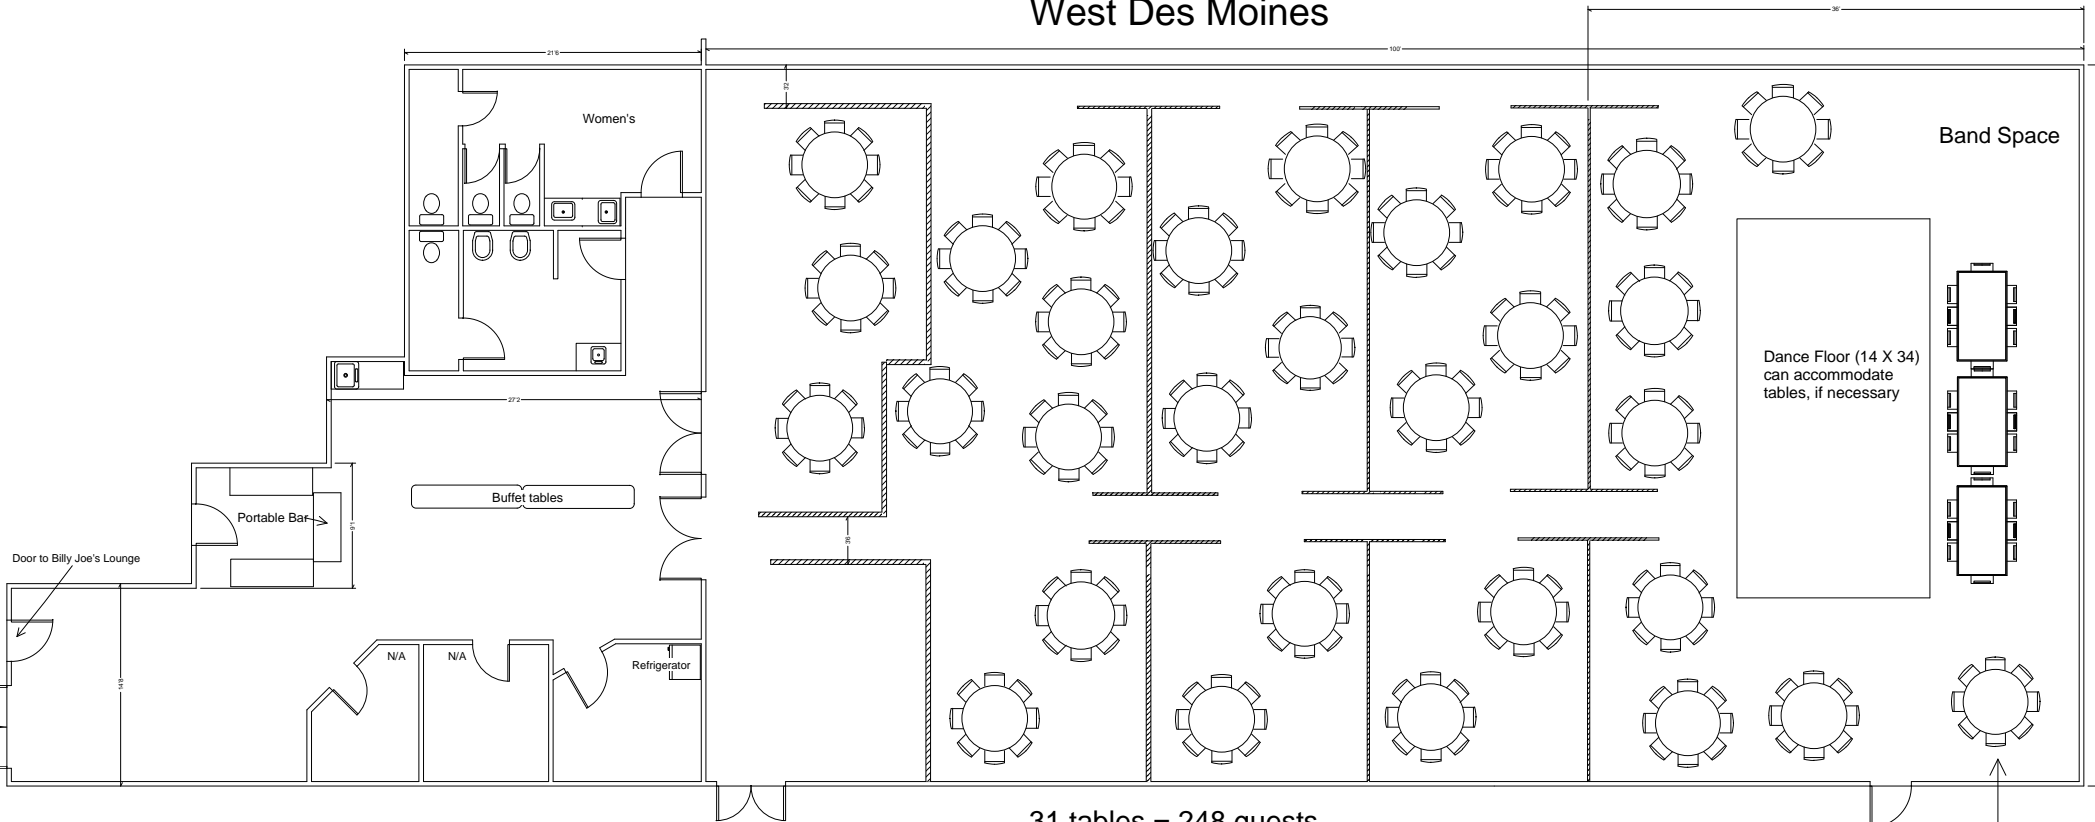

# Events Center West West Des Moines

31 tables = 248 guests  
7 extra - 5' round tables available  
5' tables seat maximum 8

Cake Table